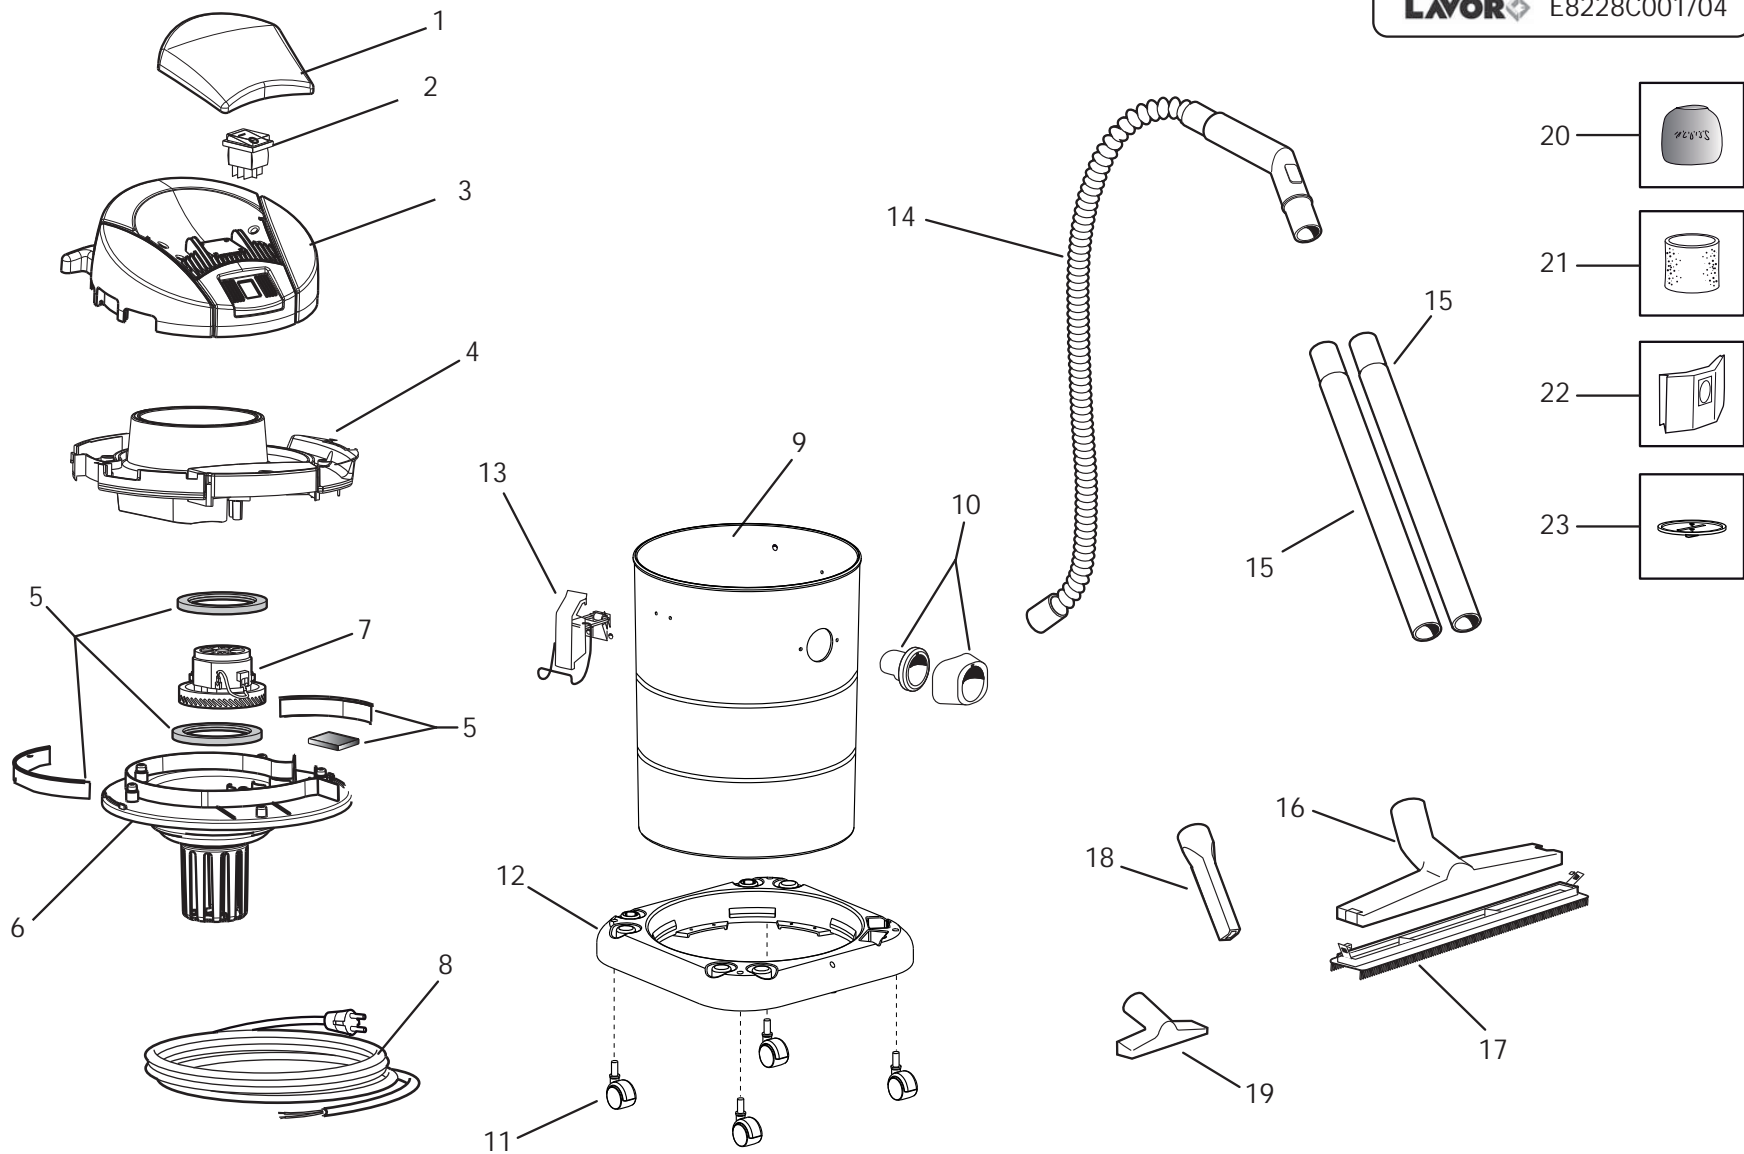

# **VACUUM CLEANER TRENTA X WET&DRY 220-240/50-60 LWS**

*Content filters: validity 14/09/2017*

*14/09/2017*

8.228.0005 - VACUUM CLEANER TRENTA X WET&DRY 220-240/50-60 LWS.....	3
R82280005-2 - VACUUM CLEANER.....	4
Components index.....	6

Pos.	Code	Description
0	R82280005-2	VACUUM CLEANER

VACUUM CLEANER TRENTA X WET&DRY 220-240/50-60 LWS - Content filters: validity 14/09/2017

**R82280005-2 - VACUUM CLEANER**

Validity: from 25/11/2010 to 01/01/3000

VACUUM CLEANER TRENTA X WET&DRY 220-240/50-60 LWS - Content filters: validity 14/09/2017

## R82280005-2 - VACUUM CLEANER

Validity: from 25/11/2010 to 01/01/3000

14/09/2017

Page 5 / 6

Code	Parts Table	Pos.	Q.ty
3.099.0454	R82280005-2	013	2
3.751.0047	R82280005-2	009	1
3.752.0039	R82280005-2	012	1
3.752.0175	R82280005-2	021	1
3.752.0203	R82280005-2	022	1
3.752.0237	R82280005-2	020	1
3.753.0072	R82280005-2	015	2
3.754.0005	R82280005-2	018	1
3.754.0188	R82280005-2	016	1
3.754.0191	R82280005-2	017	1
3.754.0199	R82280005-2	011	4
3.755.0098	R82280005-2	007	1
4.012.0091	R82280005-2	008	1
4.208.0352	R82280005-2	004	1
4.208.0354	R82280005-2	003	1
4.208.0355	R82280005-2	001	1
4.208.0359	R82280005-2	023	1
5.009.0213	R82280005-2	002	1
5.209.0097	R82280005-2	014	1
5.211.0040	R82280005-2	006	1
6.205.0022	R82280005-2	010	1
6.205.0081	R82280005-2	005	1