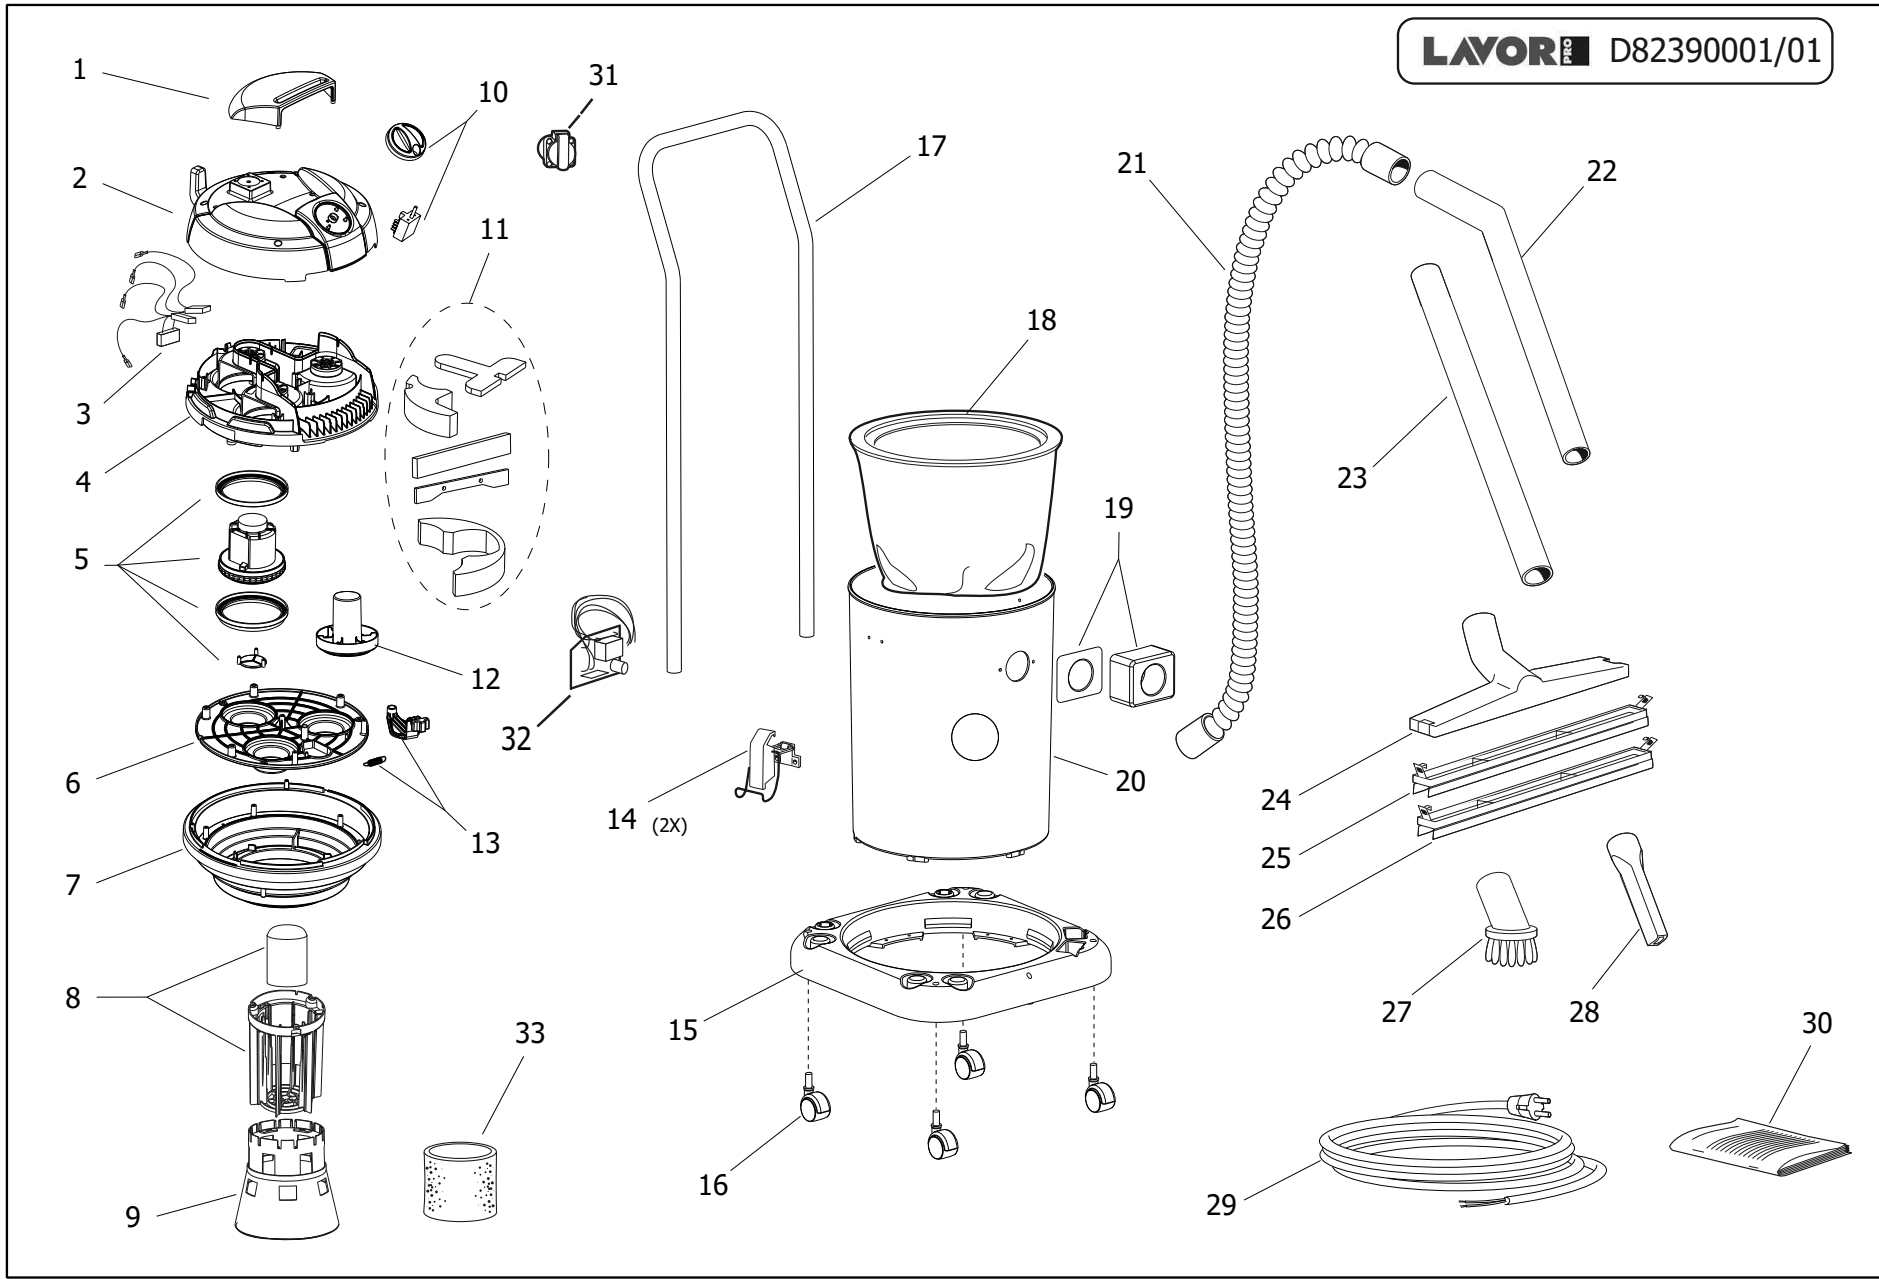

Pos.	Code	Substituted by	Q.ty	Purchasable	Min. Q.ty	Price €	For mainten.	Description
001	4.208.0528		1	Yes	3	5.25		HANDLE VACUUM CLEANER P82.0487
002	4.208.0512		1	Yes	1	23.41		COVER FOR ROTARY SWITCH VACUUMCLEANER P82.0487
004	4.208.0520		1	Yes	1	31.52		UNDER COVER VACUUM CLEANER P82.0487
005	6.205.0140		1	Yes	1	43.45	EXT	KIT MOTOR 230/50 + GASKETS WINDY
006	4.208.0523		1	Yes	2	13.67		WASHER LOWER + FILTER SHAKER VACUUM CLEANER P82.0487
007	4.208.0521		1	Yes	1	28.41		BASE FOR MOTORS VACUUM CLEANERP82.0487
008	6.205.0145		1	Yes	1	20.6		KIT BASKET + FLOAT WINDY
009	4.208.0076		1	Yes	1	24.12		CONE
010	6.205.0141		1	Yes	1	22.3		KIT SWITCH +KNOB WINDY
011	6.205.0142		1	Yes	1	21.65	EXT	KIT SPONGES WINDY
012	4.208.0532		1	Yes	3	5.1		FAKE MOTOR BODY
013	6.205.0143		1	Yes	2	11.15		KIT SHAKER WINDY
014	3.099.0454		2	Yes	3	5	EXT	HOOK 2.05/621 ZNT FOR BODY TAURUS '03
015	4.208.0323		1	Yes	1	32.59		BASE FOR DRUM
016	5.212.0145		1	Yes	1	15		CORREDO VITI+RONDELLE+RUOTE PER WINDY
017	5.213.0011		1	Yes	1	44.17		FIXED HANDLE FOR WINDY
019	6.205.0071		1	Yes	1	23.2		KIT GASKET+PIPE UNION FOR PROFESSIONAL VACCUM
020	3.751.0053		1	Yes	1	77.78		WINDY FIXED TANK INOX AISI 430BA 65LT
021	5.209.0021		1	Yes	1	22.55	EXT	COMPLETE FLEXIBLE HOSE MT. 2.5D.40
022	3.753.0109		1	Yes	3	6.8		CURVED EXTENSION D.40MM
023	3.753.0110		1	Yes	3	6.1		EXTENSION D.40MM
024	3.754.0083		1	Yes	2	10.75		BRUSH D.37 L=400 MM
025	3.754.0085		1	Yes	2	12.35		LIQUID FLOOR BRUSH
026	3.754.0084		1	Yes	2	10.75		BRISTLES FLOOR BRUSH
027	3.754.0049		1	Yes	5	3.55		ROUND BRUSH D.40
028	3.754.0048		1	Yes	6	2.5		FLAT LANCE D.40
029	4.012.0217		1	Yes	1	37.89		CABLE H05VV-F 2X1.5 MT 7.5 SP.SCHUKO F/F
030	7.300.0516		1	Yes	1			MANUAL FOR WINDY

WINDY 265IF WET&DRY 220-240/50-60 EU - Content filters: validity 14/09/2017

R82390001 - WINDY 265IF WET&DRY 220-240/50-60 EU

Validity: from 18/03/2011 to 31/12/9999

14/09/2017

Page 5 / 6